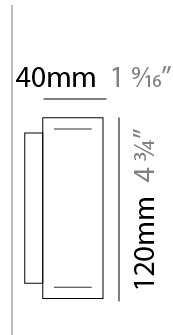

Shape: Rectangle _____
 Length (mm): 700 _____
 Length (in): 27 ⁹/₁₆ _____
 Width (mm): 40 _____
 Width (in): 1 ⁹/₁₆ _____
 Height (mm): 120 _____
 Height (in): 4 ³/₄ _____
 Max. Overall Height (mm): 2120 _____
 Max. Overall Height (in): 83 ⁷/₁₆ _____
 Light Distribution: Direct / Indirect _____
 Diffuser: Opal _____
 Fixture Finish: WAL / ASH / OAK / BLK / WHI _____
 Fixture Material: Wood _____
 Cable Details: 2000mm / 78 3/4" _____

GENERAL

Series: Woodlin
 Subseries: LED120
 Brand: Tunto
 Division: Design
 Mounting Type: Surface
 Mounting Location: Wall
 Subcategory: Profile

PHYSICAL

Shape: Rectangle
 Length (mm): 700
 Length (in): 27 ⁹/₁₆
 Width (mm): 40
 Width (in): 1 ⁹/₁₆
 Height (mm): 120
 Height (in): 4 ³/₄
 Extension (mm): 40
 Extension (in): 1 ⁹/₁₆
 Light Distribution: Direct / Indirect
 Diffuser: Opal
 Fixture Finish: [WAL / ASH / OAK / BLK / WHI](#)
 Fixture Material: Wood

PROJECT
TYPE
SPECIFIER
QUANTITY
DATE

700mm 27 ⁹/₁₆"

Indirect

LED120 SURFACE

D73029-

PROJECT

TYPE

SPECIFIER